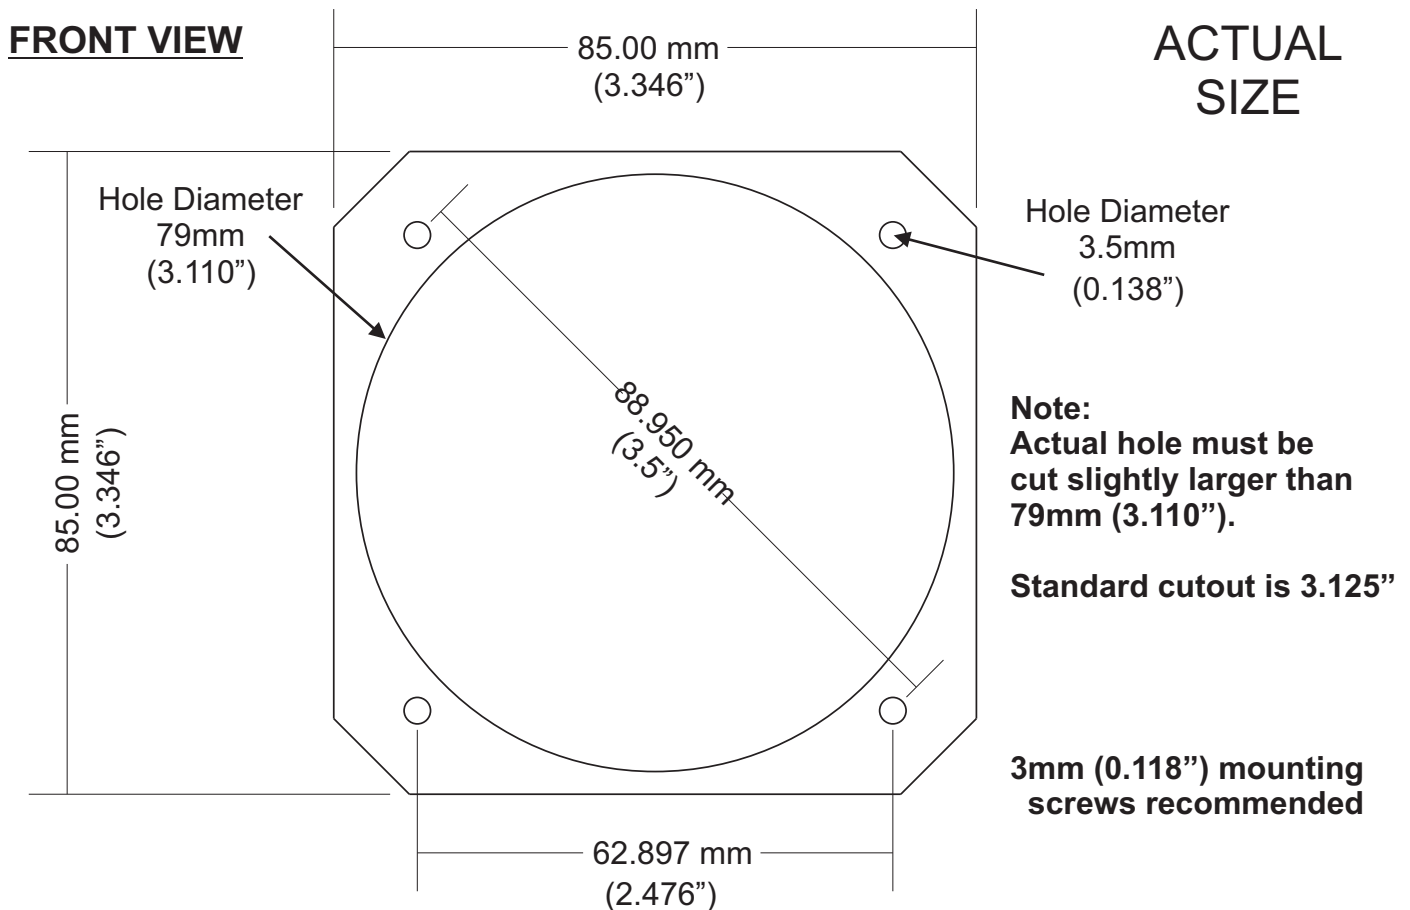

# Stratomaster Blaze 3.125" Template Drawing